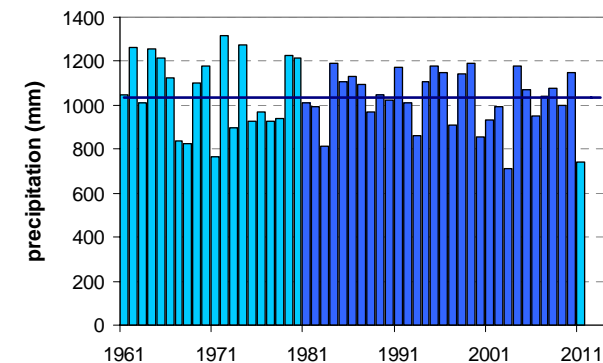

ROGAŠKA SLATINA

Latitude: 46° 14'

Longitude: 15° 39'

Elevation: 247 m a. s. l.

	JAN	FEB	MAR	APR	MAY	JUN	JUL	AUG	SEP	OCT	NOV	DEC	YEAR
mean monthly temperature (°C)*	-0.6	1.0	5.2	10.1	14.8	17.9	19.7	18.9	14.5	10.1	4.7	0.5	9.7
mean daily maximum for a month (°C)*	3.9	6.8	11.4	16.4	21.5	24.3	26.8	26.4	21.7	16.3	9.5	4.6	15.8
mean daily minimum for a month (°C)*	-4.4	-3.5	0.2	4.3	8.9	12.3	13.9	13.5	9.9	5.9	1.1	-2.7	5.0
absolute monthly maximum (°C)	—	—	—	—	—	—	—	—	—	—	—	—	—
absolute monthly minimum (°C)	—	—	—	—	—	—	—	—	—	—	—	—	—
number of days with max. temperature < 0 °C	—	—	—	—	—	—	—	—	—	—	—	—	—
number of days with min. temperature < 0 °C	—	—	—	—	—	—	—	—	—	—	—	—	—
number of days with max. temperature > 25 °C	—	—	—	—	—	—	—	—	—	—	—	—	—
number of days with max. temperature > 30 °C	—	—	—	—	—	—	—	—	—	—	—	—	—
bright sunshine duration (in hours)*	—	—	—	—	—	—	—	—	—	—	—	—	—
mean monthly relative humidity at 7 a.m. (%)	—	—	—	—	—	—	—	—	—	—	—	—	—
mean monthly relative humidity at 2 p.m. (%)	—	—	—	—	—	—	—	—	—	—	—	—	—
mean monthly relative humidity at 9 p.m. (%)	—	—	—	—	—	—	—	—	—	—	—	—	—
mean cloud amount at 7 a.m. (in tenths)	—	—	—	—	—	—	—	—	—	—	—	—	—
mean cloud amount at 2 p.m. (in tenths)	—	—	—	—	—	—	—	—	—	—	—	—	—
mean cloud amount at 9 p.m. (in tenths)	—	—	—	—	—	—	—	—	—	—	—	—	—
number of clear days (cloudiness < 2/10)	—	—	—	—	—	—	—	—	—	—	—	—	—
number of cloudy days (cloudiness > 8/10)	—	—	—	—	—	—	—	—	—	—	—	—	—
total amount of precipitation (mm)*	47	46	70	74	95	121	94	108	118	99	88	75	1036
number of days with precipitation 0.1 mm or more	—	—	—	—	—	—	—	—	—	—	—	—	—
number of days with precipitation 1 mm or more	—	—	—	—	—	—	—	—	—	—	—	—	—
number of days with precipitation 10 mm or more	—	—	—	—	—	—	—	—	—	—	—	—	—
number of days with snow cover at 7 a.m.	—	—	—	—	—	—	—	—	—	—	—	—	—
mean snow cover depth at 7 a.m. (cm)*	5	5	1	0	0	0	0	0	0	0	1	3	1.2
maximum snow cover depth at 7 a.m. (cm)	—	—	—	—	—	—	—	—	—	—	—	—	—
mean new snow cover depth (cm)*	17	20	6	1	0	0	0	0	0	0	9	18	72