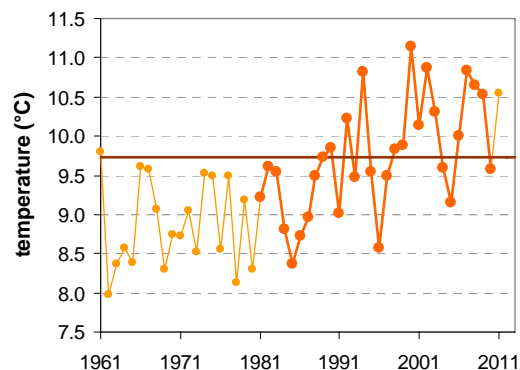

ROGAŠKA SLATINA

Latitude: 46° 14'

Longitude: 15° 39'

Elevation: 247 m a. s. l.

	JAN	FEB	MAR	APR	MAY	JUN	JUL	AUG	SEP	OCT	NOV	DEC	YEAR
mean monthly temperature (°C)*	-0.6	1.0	5.2	10.1	14.8	17.9	19.7	18.9	14.5	10.1	4.7	0.5	9.7
mean daily maximum for a month (°C)*	3.9	6.8	11.4	16.4	21.5	24.3	26.8	26.4	21.7	16.3	9.5	4.6	15.8
mean daily minimum for a month (°C)*	-4.4	-3.5	0.2	4.3	8.9	12.3	13.9	13.5	9.9	5.9	1.1	-2.7	5.0
absolute monthly maximum (°C)	—	—	—	—	—	—	—	—	—	—	—	—	—
absolute monthly minimum (°C)	—	—	—	—	—	—	—	—	—	—	—	—	—
number of days with max. temperature < 0 °C	—	—	—	—	—	—	—	—	—	—	—	—	—
number of days with min. temperature < 0 °C	—	—	—	—	—	—	—	—	—	—	—	—	—
number of days with max. temperature > 25 °C	—	—	—	—	—	—	—	—	—	—	—	—	—
number of days with max. temperature > 30 °C	—	—	—	—	—	—	—	—	—	—	—	—	—
bright sunshine duration (in hours)*	—	—	—	—	—	—	—	—	—	—	—	—	—
mean monthly relative humidity at 7 a.m. (%)	—	—	—	—	—	—	—	—	—	—	—	—	—
mean monthly relative humidity at 2 p.m. (%)	—	—	—	—	—	—	—	—	—	—	—	—	—
mean monthly relative humidity at 9 p.m. (%)	—	—	—	—	—	—	—	—	—	—	—	—	—
mean cloud amount at 7 a.m. (in tenths)	—	—	—	—	—	—	—	—	—	—	—	—	—
mean cloud amount at 2 p.m. (in tenths)	—	—	—	—	—	—	—	—	—	—	—	—	—
mean cloud amount at 9 p.m. (in tenths)	—	—	—	—	—	—	—	—	—	—	—	—	—
number of clear days (cloudiness < 2/10)	—	—	—	—	—	—	—	—	—	—	—	—	—
number of cloudy days (cloudiness > 8/10)	—	—	—	—	—	—	—	—	—	—	—	—	—
total amount of precipitation (mm)*	47	46	70	74	95	121	94	108	118	99	88	75	1036
number of days with precipitation 0.1 mm or more	—	—	—	—	—	—	—	—	—	—	—	—	—
number of days with precipitation 1 mm or more	—	—	—	—	—	—	—	—	—	—	—	—	—
number of days with precipitation 10 mm or more	—	—	—	—	—	—	—	—	—	—	—	—	—
number of days with snow cover at 7 a.m.	—	—	—	—	—	—	—	—	—	—	—	—	—
mean snow cover depth at 7 a.m. (cm)*	5	5	1	0	0	0	0	0	0	0	1	3	1.2
maximum snow cover depth at 7 a.m. (cm)	—	—	—	—	—	—	—	—	—	—	—	—	—
mean new snow cover depth (cm)*	17	20	6	1	0	0	0	0	0	0	9	18	72