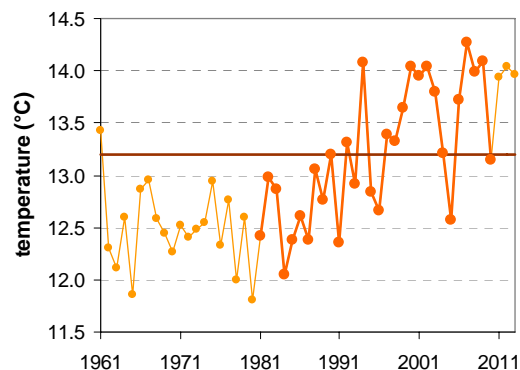

PORTOROŽ AIRPORT

Latitude: 45° 29'

Longitude: 13° 37'

Elevation: 2 m a. s. l.

	JAN	FEB	MAR	APR	MAY	JUN	JUL	AUG	SEP	OCT	NOV	DEC	YEAR
mean monthly temperature (°C)*	4.3	4.6	7.9	11.9	16.9	20.5	22.9	22.3	18.1	14.0	9.3	5.6	13.2
mean daily maximum for a month (°C)*	8.9	9.9	13.4	17.3	22.3	25.9	28.8	28.7	24.2	19.4	13.8	10.0	18.5
mean daily minimum for a month (°C)*	0.7	0.4	3.4	7.1	11.4	14.7	16.9	16.8	13.4	10.0	5.7	2.1	8.5
absolute monthly maximum (°C)	—	—	—	—	—	—	—	—	—	—	—	—	—
absolute monthly minimum (°C)	—	—	—	—	—	—	—	—	—	—	—	—	—
number of days with max. temperature < 0 °C	—	—	—	—	—	—	—	—	—	—	—	—	—
number of days with min. temperature < 0 °C	—	—	—	—	—	—	—	—	—	—	—	—	—
number of days with max. temperature > 25 °C	—	—	—	—	—	—	—	—	—	—	—	—	—
number of days with max. temperature > 30 °C	—	—	—	—	—	—	—	—	—	—	—	—	—
bright sunshine duration (in hours)*	109	134	178	205	261	280	330	306	227	167	105	97	2399
mean monthly relative humidity at 7 a.m. (%)	—	—	—	—	—	—	—	—	—	—	—	—	—
mean monthly relative humidity at 2 p.m. (%)	—	—	—	—	—	—	—	—	—	—	—	—	—
mean monthly relative humidity at 9 p.m. (%)	—	—	—	—	—	—	—	—	—	—	—	—	—
mean cloud amount at 7 a.m. (in tenths)	—	—	—	—	—	—	—	—	—	—	—	—	—
mean cloud amount at 2 p.m. (in tenths)	—	—	—	—	—	—	—	—	—	—	—	—	—
mean cloud amount at 9 p.m. (in tenths)	—	—	—	—	—	—	—	—	—	—	—	—	—
number of clear days (cloudiness < 2/10)	—	—	—	—	—	—	—	—	—	—	—	—	—
number of cloudy days (cloudiness > 8/10)	—	—	—	—	—	—	—	—	—	—	—	—	—
total amount of precipitation (mm)*	60	54	62	66	75	86	56	86	118	112	106	88	968
number of days with precipitation 0.1 mm or more	—	—	—	—	—	—	—	—	—	—	—	—	—
number of days with precipitation 1 mm or more	—	—	—	—	—	—	—	—	—	—	—	—	—
number of days with precipitation 10 mm or more	—	—	—	—	—	—	—	—	—	—	—	—	—
number of days with snow cover at 7 a.m.	—	—	—	—	—	—	—	—	—	—	—	—	—
mean snow cover depth at 7 a.m. (cm)*	—	—	—	—	—	—	—	—	—	—	—	—	—
maximum snow cover depth at 7 a.m. (cm)	—	—	—	—	—	—	—	—	—	—	—	—	—
mean new snow cover depth (cm)*	1	0	0	0	0	0	0	0	0	0	0	0	2