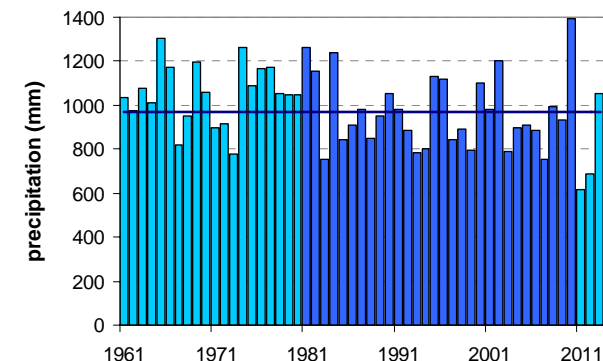

PORTOROŽ AIRPORT

Latitude: 45° 29'

Longitude: 13° 37'

Elevation: 2 m a. s. l.

	JAN	FEB	MAR	APR	MAY	JUN	JUL	AUG	SEP	OCT	NOV	DEC	YEAR
mean monthly temperature (°C)*	4.3	4.6	7.9	11.9	16.9	20.5	22.9	22.3	18.1	14.0	9.3	5.6	13.2
mean daily maximum for a month (°C)*	8.9	9.9	13.4	17.3	22.3	25.9	28.8	28.7	24.2	19.4	13.8	10.0	18.5
mean daily minimum for a month (°C)*	0.7	0.4	3.4	7.1	11.4	14.7	16.9	16.8	13.4	10.0	5.7	2.1	8.5
absolute monthly maximum (°C)	—	—	—	—	—	—	—	—	—	—	—	—	—
absolute monthly minimum (°C)	—	—	—	—	—	—	—	—	—	—	—	—	—
number of days with max. temperature < 0 °C	—	—	—	—	—	—	—	—	—	—	—	—	—
number of days with min. temperature < 0 °C	—	—	—	—	—	—	—	—	—	—	—	—	—
number of days with max. temperature > 25 °C	—	—	—	—	—	—	—	—	—	—	—	—	—
number of days with max. temperature > 30 °C	—	—	—	—	—	—	—	—	—	—	—	—	—
bright sunshine duration (in hours)*	109	134	178	205	261	280	330	306	227	167	105	97	2399
mean monthly relative humidity at 7 a.m. (%)	—	—	—	—	—	—	—	—	—	—	—	—	—
mean monthly relative humidity at 2 p.m. (%)	—	—	—	—	—	—	—	—	—	—	—	—	—
mean monthly relative humidity at 9 p.m. (%)	—	—	—	—	—	—	—	—	—	—	—	—	—
mean cloud amount at 7 a.m. (in tenths)	—	—	—	—	—	—	—	—	—	—	—	—	—
mean cloud amount at 2 p.m. (in tenths)	—	—	—	—	—	—	—	—	—	—	—	—	—
mean cloud amount at 9 p.m. (in tenths)	—	—	—	—	—	—	—	—	—	—	—	—	—
number of clear days (cloudiness < 2/10)	—	—	—	—	—	—	—	—	—	—	—	—	—
number of cloudy days (cloudiness > 8/10)	—	—	—	—	—	—	—	—	—	—	—	—	—
total amount of precipitation (mm)*	60	54	62	66	75	86	56	86	118	112	106	88	968
number of days with precipitation 0.1 mm or more	—	—	—	—	—	—	—	—	—	—	—	—	—
number of days with precipitation 1 mm or more	—	—	—	—	—	—	—	—	—	—	—	—	—
number of days with precipitation 10 mm or more	—	—	—	—	—	—	—	—	—	—	—	—	—
number of days with snow cover at 7 a.m.	—	—	—	—	—	—	—	—	—	—	—	—	—
mean snow cover depth at 7 a.m. (cm)*	—	—	—	—	—	—	—	—	—	—	—	—	—
maximum snow cover depth at 7 a.m. (cm)	—	—	—	—	—	—	—	—	—	—	—	—	—
mean new snow cover depth (cm)*	1	0	0	0	0	0	0	0	0	0	0	0	2