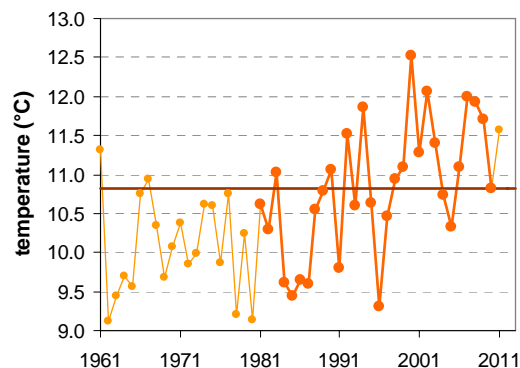

PODGRADJE

Latitude: 46° 30'

Longitude: 16° 13'

Elevation: 271 m a. s. l.

	JAN	FEB	MAR	APR	MAY	JUN	JUL	AUG	SEP	OCT	NOV	DEC	YEAR
mean monthly temperature (°C)*	0.2	2.2	6.4	11.1	15.9	18.8	20.9	20.5	16.1	11.2	5.4	1.2	10.8
mean daily maximum for a month (°C)*	3.3	5.8	10.7	15.7	20.7	23.7	25.9	25.4	20.7	15.4	8.8	4.0	15.0
mean daily minimum for a month (°C)*	-2.7	-1.2	2.6	7.0	11.6	14.5	16.4	16.1	12.3	7.5	2.5	-1.3	7.1
absolute monthly maximum (°C)	—	—	—	—	—	—	—	—	—	—	—	—	—
absolute monthly minimum (°C)	—	—	—	—	—	—	—	—	—	—	—	—	—
number of days with max. temperature < 0 °C	—	—	—	—	—	—	—	—	—	—	—	—	—
number of days with min. temperature < 0 °C	—	—	—	—	—	—	—	—	—	—	—	—	—
number of days with max. temperature > 25 °C	—	—	—	—	—	—	—	—	—	—	—	—	—
number of days with max. temperature > 30 °C	—	—	—	—	—	—	—	—	—	—	—	—	—
bright sunshine duration (in hours)*	—	—	—	—	—	—	—	—	—	—	—	—	—
mean monthly relative humidity at 7 a.m. (%)	—	—	—	—	—	—	—	—	—	—	—	—	—
mean monthly relative humidity at 2 p.m. (%)	—	—	—	—	—	—	—	—	—	—	—	—	—
mean monthly relative humidity at 9 p.m. (%)	—	—	—	—	—	—	—	—	—	—	—	—	—
mean cloud amount at 7 a.m. (in tenths)	—	—	—	—	—	—	—	—	—	—	—	—	—
mean cloud amount at 2 p.m. (in tenths)	—	—	—	—	—	—	—	—	—	—	—	—	—
mean cloud amount at 9 p.m. (in tenths)	—	—	—	—	—	—	—	—	—	—	—	—	—
number of clear days (cloudiness < 2/10)	—	—	—	—	—	—	—	—	—	—	—	—	—
number of cloudy days (cloudiness > 8/10)	—	—	—	—	—	—	—	—	—	—	—	—	—
total amount of precipitation (mm)*	39	39	54	61	78	100	87	100	98	79	69	62	866
number of days with precipitation 0.1 mm or more	—	—	—	—	—	—	—	—	—	—	—	—	—
number of days with precipitation 1 mm or more	—	—	—	—	—	—	—	—	—	—	—	—	—
number of days with precipitation 10 mm or more	—	—	—	—	—	—	—	—	—	—	—	—	—
number of days with snow cover at 7 a.m.	—	—	—	—	—	—	—	—	—	—	—	—	—
mean snow cover depth at 7 a.m. (cm)*	6	7	2	0	0	0	0	0	0	0	2	5	1.8
maximum snow cover depth at 7 a.m. (cm)	—	—	—	—	—	—	—	—	—	—	—	—	—
mean new snow cover depth (cm)*	—	—	—	—	—	—	—	—	—	—	—	—	—