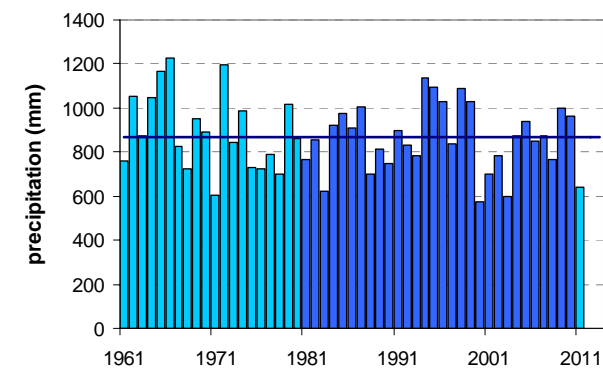

PODGRADJE

Latitude: 46° 30'

Longitude: 16° 13'

Elevation: 271 m a. s. l.

	JAN	FEB	MAR	APR	MAY	JUN	JUL	AUG	SEP	OCT	NOV	DEC	YEAR
mean monthly temperature (°C)*	0.2	2.2	6.4	11.1	15.9	18.8	20.9	20.5	16.1	11.2	5.4	1.2	10.8
mean daily maximum for a month (°C)*	3.3	5.8	10.7	15.7	20.7	23.7	25.9	25.4	20.7	15.4	8.8	4.0	15.0
mean daily minimum for a month (°C)*	-2.7	-1.2	2.6	7.0	11.6	14.5	16.4	16.1	12.3	7.5	2.5	-1.3	7.1
absolute monthly maximum (°C)	—	—	—	—	—	—	—	—	—	—	—	—	—
absolute monthly minimum (°C)	—	—	—	—	—	—	—	—	—	—	—	—	—
number of days with max. temperature < 0 °C	—	—	—	—	—	—	—	—	—	—	—	—	—
number of days with min. temperature < 0 °C	—	—	—	—	—	—	—	—	—	—	—	—	—
number of days with max. temperature > 25 °C	—	—	—	—	—	—	—	—	—	—	—	—	—
number of days with max. temperature > 30 °C	—	—	—	—	—	—	—	—	—	—	—	—	—
bright sunshine duration (in hours)*	—	—	—	—	—	—	—	—	—	—	—	—	—
mean monthly relative humidity at 7 a.m. (%)	—	—	—	—	—	—	—	—	—	—	—	—	—
mean monthly relative humidity at 2 p.m. (%)	—	—	—	—	—	—	—	—	—	—	—	—	—
mean monthly relative humidity at 9 p.m. (%)	—	—	—	—	—	—	—	—	—	—	—	—	—
mean cloud amount at 7 a.m. (in tenths)	—	—	—	—	—	—	—	—	—	—	—	—	—
mean cloud amount at 2 p.m. (in tenths)	—	—	—	—	—	—	—	—	—	—	—	—	—
mean cloud amount at 9 p.m. (in tenths)	—	—	—	—	—	—	—	—	—	—	—	—	—
number of clear days (cloudiness < 2/10)	—	—	—	—	—	—	—	—	—	—	—	—	—
number of cloudy days (cloudiness > 8/10)	—	—	—	—	—	—	—	—	—	—	—	—	—
total amount of precipitation (mm)*	39	39	54	61	78	100	87	100	98	79	69	62	866
number of days with precipitation 0.1 mm or more	—	—	—	—	—	—	—	—	—	—	—	—	—
number of days with precipitation 1 mm or more	—	—	—	—	—	—	—	—	—	—	—	—	—
number of days with precipitation 10 mm or more	—	—	—	—	—	—	—	—	—	—	—	—	—
number of days with snow cover at 7 a.m.	—	—	—	—	—	—	—	—	—	—	—	—	—
mean snow cover depth at 7 a.m. (cm)*	6	7	2	0	0	0	0	0	0	0	2	5	1.8
maximum snow cover depth at 7 a.m. (cm)	—	—	—	—	—	—	—	—	—	—	—	—	—
mean new snow cover depth (cm)*	—	—	—	—	—	—	—	—	—	—	—	—	—