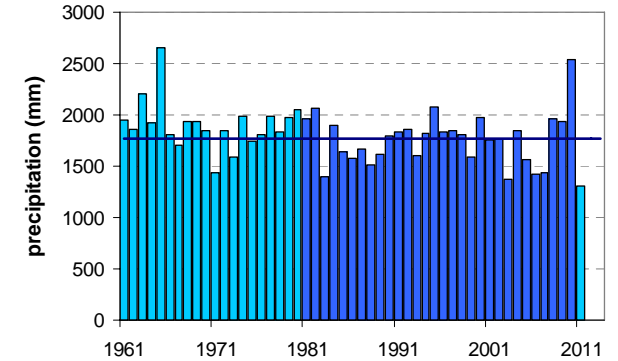

NANOS, ABRAM

Latitude: 45° 49'

Longitude: 14° 1'

Elevation: 905 m a. s. l

	JAN	FEB	MAR	APR	MAY	JUN	JUL	AUG	SEP	OCT	NOV	DEC	YEAR
mean monthly temperature (°C)*	-0.9	-0.4	2.6	6.4	11.4	14.7	17.0	16.8	12.7	8.6	3.6	0.1	7.7
mean daily maximum for a month (°C)*	2.7	3.6	6.9	10.9	16.0	19.5	22.5	22.5	17.5	12.7	7.2	3.6	12.1
mean daily minimum for a month (°C)*	-4.9	-5.1	-1.7	1.7	6.6	9.6	11.6	11.8	8.1	4.5	0.3	-3.5	3.2
absolute monthly maximum (°C)	—	—	—	—	—	—	—	—	—	—	—	—	—
absolute monthly minimum (°C)	—	—	—	—	—	—	—	—	—	—	—	—	—
number of days with max. temperature < 0 °C	—	—	—	—	—	—	—	—	—	—	—	—	—
number of days with min. temperature < 0 °C	—	—	—	—	—	—	—	—	—	—	—	—	—
number of days with max. temperature > 25 °C	—	—	—	—	—	—	—	—	—	—	—	—	—
number of days with max. temperature > 30 °C	—	—	—	—	—	—	—	—	—	—	—	—	—
bright sunshine duration (in hours)*	—	—	—	—	—	—	—	—	—	—	—	—	—
mean monthly relative humidity at 7 a.m. (%)	—	—	—	—	—	—	—	—	—	—	—	—	—
mean monthly relative humidity at 2 p.m. (%)	—	—	—	—	—	—	—	—	—	—	—	—	—
mean monthly relative humidity at 9 p.m. (%)	—	—	—	—	—	—	—	—	—	—	—	—	—
mean cloud amount at 7 a.m. (in tenths)	—	—	—	—	—	—	—	—	—	—	—	—	—
mean cloud amount at 2 p.m. (in tenths)	—	—	—	—	—	—	—	—	—	—	—	—	—
mean cloud amount at 9 p.m. (in tenths)	—	—	—	—	—	—	—	—	—	—	—	—	—
number of clear days (cloudiness < 2/10)	—	—	—	—	—	—	—	—	—	—	—	—	—
number of cloudy days (cloudiness > 8/10)	—	—	—	—	—	—	—	—	—	—	—	—	—
total amount of precipitation (mm)*	107	93	123	133	146	163	115	149	177	198	185	177	1765
number of days with precipitation 0.1 mm or more	—	—	—	—	—	—	—	—	—	—	—	—	—
number of days with precipitation 1 mm or more	—	—	—	—	—	—	—	—	—	—	—	—	—
number of days with precipitation 10 mm or more	—	—	—	—	—	—	—	—	—	—	—	—	—
number of days with snow cover at 7 a.m.	—	—	—	—	—	—	—	—	—	—	—	—	—
mean snow cover depth at 7 a.m. (cm)*	—	—	—	—	—	—	—	—	—	—	—	—	—
maximum snow cover depth at 7 a.m. (cm)	—	—	—	—	—	—	—	—	—	—	—	—	—
mean new snow cover depth (cm)*	—	—	—	—	—	—	—	—	—	—	—	—	—