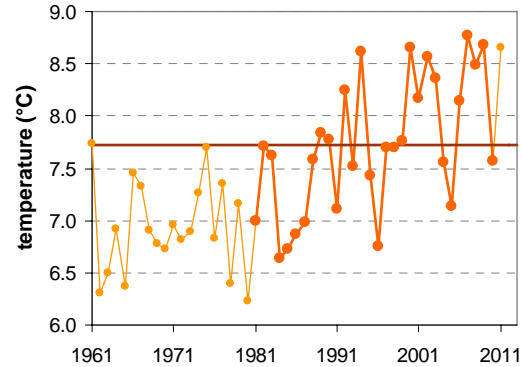

NANOS, ABRAM

Latitude: 45° 49'

Longitude: 14° 1'

Elevation: 905 m a. s. l

	JAN	FEB	MAR	APR	MAY	JUN	JUL	AUG	SEP	OCT	NOV	DEC	YEAR
mean monthly temperature (°C)*	-0.9	-0.4	2.6	6.4	11.4	14.7	17.0	16.8	12.7	8.6	3.6	0.1	7.7
mean daily maximum for a month (°C)*	2.7	3.6	6.9	10.9	16.0	19.5	22.5	22.5	17.5	12.7	7.2	3.6	12.1
mean daily minimum for a month (°C)*	-4.9	-5.1	-1.7	1.7	6.6	9.6	11.6	11.8	8.1	4.5	0.3	-3.5	3.2
absolute monthly maximum (°C)	—	—	—	—	—	—	—	—	—	—	—	—	—
absolute monthly minimum (°C)	—	—	—	—	—	—	—	—	—	—	—	—	—
number of days with max. temperature < 0 °C	—	—	—	—	—	—	—	—	—	—	—	—	—
number of days with min. temperature < 0 °C	—	—	—	—	—	—	—	—	—	—	—	—	—
number of days with max. temperature > 25 °C	—	—	—	—	—	—	—	—	—	—	—	—	—
number of days with max. temperature > 30 °C	—	—	—	—	—	—	—	—	—	—	—	—	—
bright sunshine duration (in hours)*	—	—	—	—	—	—	—	—	—	—	—	—	—
mean monthly relative humidity at 7 a.m. (%)	—	—	—	—	—	—	—	—	—	—	—	—	—
mean monthly relative humidity at 2 p.m. (%)	—	—	—	—	—	—	—	—	—	—	—	—	—
mean monthly relative humidity at 9 p.m. (%)	—	—	—	—	—	—	—	—	—	—	—	—	—
mean cloud amount at 7 a.m. (in tenths)	—	—	—	—	—	—	—	—	—	—	—	—	—
mean cloud amount at 2 p.m. (in tenths)	—	—	—	—	—	—	—	—	—	—	—	—	—
mean cloud amount at 9 p.m. (in tenths)	—	—	—	—	—	—	—	—	—	—	—	—	—
number of clear days (cloudiness < 2/10)	—	—	—	—	—	—	—	—	—	—	—	—	—
number of cloudy days (cloudiness > 8/10)	—	—	—	—	—	—	—	—	—	—	—	—	—
total amount of precipitation (mm)*	107	93	123	133	146	163	115	149	177	198	185	177	1765
number of days with precipitation 0.1 mm or more	—	—	—	—	—	—	—	—	—	—	—	—	—
number of days with precipitation 1 mm or more	—	—	—	—	—	—	—	—	—	—	—	—	—
number of days with precipitation 10 mm or more	—	—	—	—	—	—	—	—	—	—	—	—	—
number of days with snow cover at 7 a.m.	—	—	—	—	—	—	—	—	—	—	—	—	—
mean snow cover depth at 7 a.m. (cm)*	—	—	—	—	—	—	—	—	—	—	—	—	—
maximum snow cover depth at 7 a.m. (cm)	—	—	—	—	—	—	—	—	—	—	—	—	—
mean new snow cover depth (cm)*	—	—	—	—	—	—	—	—	—	—	—	—	—