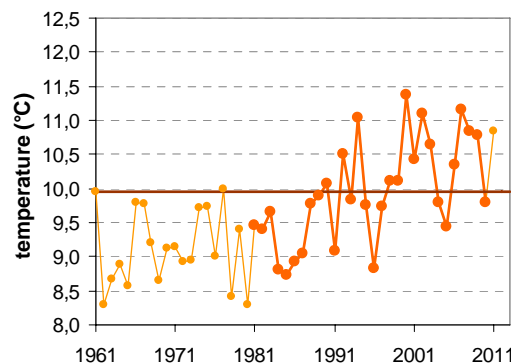

# MIKLAVŠKI HRIB

Latitude: 46° 13'

Longitude: 15° 16'

Elevation a. s. l.: 385 m

	JAN	FEB	MAR	APR	MAY	JUN	JUL	AUG	SEP	OCT	NOV	DEC	YEAR
mean monthly temperature (°C)*	-0.1	1.2	5.4	10.0	14.8	17.7	19.8	19.2	15.1	10.5	5.0	0.8	10.0
mean daily maximum for a month (°C)*	3.7	6.0	10.7	15.7	20.9	24.0	26.5	25.9	21.2	15.7	9.0	4.1	15.3
mean daily minimum for a month (°C)*	—	—	—	—	—	—	—	—	—	—	—	—	—
absolute monthly maximum (°C)	—	—	—	—	—	—	—	—	—	—	—	—	—
absolute monthly minimum (°C)	—	—	—	—	—	—	—	—	—	—	—	—	—
number of days with max. temperature < 0 °C	—	—	—	—	—	—	—	—	—	—	—	—	—
number of days with min. temperature < 0 °C	—	—	—	—	—	—	—	—	—	—	—	—	—
number of days with max. temperature > 25 °C	—	—	—	—	—	—	—	—	—	—	—	—	—
number of days with max. temperature > 30 °C	—	—	—	—	—	—	—	—	—	—	—	—	—
bright sunshine duration (in hours)*	—	—	—	—	—	—	—	—	—	—	—	—	—
mean monthly relative humidity at 7 a.m. (%)	—	—	—	—	—	—	—	—	—	—	—	—	—
mean monthly relative humidity at 2 p.m. (%)	—	—	—	—	—	—	—	—	—	—	—	—	—
mean monthly relative humidity at 9 p.m. (%)	—	—	—	—	—	—	—	—	—	—	—	—	—
mean cloud amount at 7 a.m. (in tenths)	—	—	—	—	—	—	—	—	—	—	—	—	—
mean cloud amount at 2 p.m. (in tenths)	—	—	—	—	—	—	—	—	—	—	—	—	—
mean cloud amount at 9 p.m. (in tenths)	—	—	—	—	—	—	—	—	—	—	—	—	—
number of clear days (cloudiness < 2/10)	—	—	—	—	—	—	—	—	—	—	—	—	—
number of cloudy days (cloudiness > 8/10)	—	—	—	—	—	—	—	—	—	—	—	—	—
total amount of precipitation (mm)*	54	56	81	78	93	136	124	127	114	110	99	84	1156
number of days with precipitation 0.1 mm or more	—	—	—	—	—	—	—	—	—	—	—	—	—
number of days with precipitation 1 mm or more	—	—	—	—	—	—	—	—	—	—	—	—	—
number of days with precipitation 10 mm or more	—	—	—	—	—	—	—	—	—	—	—	—	—
number of days with snow cover at 7 a.m.	—	—	—	—	—	—	—	—	—	—	—	—	—
mean snow cover depth at 7 a.m. (cm)*	—	—	—	—	—	—	—	—	—	—	—	—	—
maximum snow cover depth at 7 a.m. (cm)	—	—	—	—	—	—	—	—	—	—	—	—	—
mean new snow cover depth (cm)*	—	—	—	—	—	—	—	—	—	—	—	—	—

\* homogenised values

Time period: 1981–2010