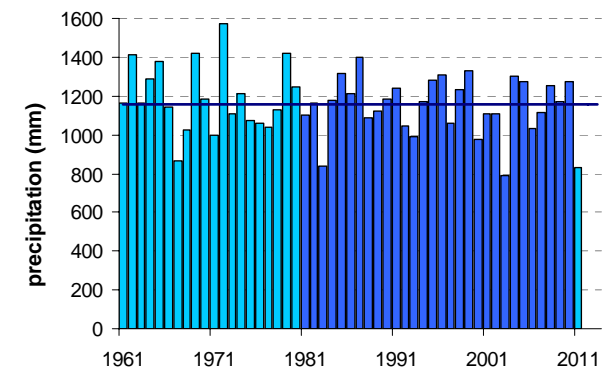

# MIKLAVŠKI HRIB

Latitude: 46° 13'

Longitude: 15° 16'

Elevation a. s. l.: 385 m

	JAN	FEB	MAR	APR	MAY	JUN	JUL	AUG	SEP	OCT	NOV	DEC	YEAR
mean monthly temperature (°C)*	-0.1	1.2	5.4	10.0	14.8	17.7	19.8	19.2	15.1	10.5	5.0	0.8	10.0
mean daily maximum for a month (°C)*	3.7	6.0	10.7	15.7	20.9	24.0	26.5	25.9	21.2	15.7	9.0	4.1	15.3
mean daily minimum for a month (°C)*	—	—	—	—	—	—	—	—	—	—	—	—	—
absolute monthly maximum (°C)	—	—	—	—	—	—	—	—	—	—	—	—	—
absolute monthly minimum (°C)	—	—	—	—	—	—	—	—	—	—	—	—	—
number of days with max. temperature < 0 °C	—	—	—	—	—	—	—	—	—	—	—	—	—
number of days with min. temperature < 0 °C	—	—	—	—	—	—	—	—	—	—	—	—	—
number of days with max. temperature > 25 °C	—	—	—	—	—	—	—	—	—	—	—	—	—
number of days with max. temperature > 30 °C	—	—	—	—	—	—	—	—	—	—	—	—	—
bright sunshine duration (in hours)*	—	—	—	—	—	—	—	—	—	—	—	—	—
mean monthly relative humidity at 7 a.m. (%)	—	—	—	—	—	—	—	—	—	—	—	—	—
mean monthly relative humidity at 2 p.m. (%)	—	—	—	—	—	—	—	—	—	—	—	—	—
mean monthly relative humidity at 9 p.m. (%)	—	—	—	—	—	—	—	—	—	—	—	—	—
mean cloud amount at 7 a.m. (in tenths)	—	—	—	—	—	—	—	—	—	—	—	—	—
mean cloud amount at 2 p.m. (in tenths)	—	—	—	—	—	—	—	—	—	—	—	—	—
mean cloud amount at 9 p.m. (in tenths)	—	—	—	—	—	—	—	—	—	—	—	—	—
number of clear days (cloudiness < 2/10)	—	—	—	—	—	—	—	—	—	—	—	—	—
number of cloudy days (cloudiness > 8/10)	—	—	—	—	—	—	—	—	—	—	—	—	—
total amount of precipitation (mm)*	54	56	81	78	93	136	124	127	114	110	99	84	1156
number of days with precipitation 0.1 mm or more	—	—	—	—	—	—	—	—	—	—	—	—	—
number of days with precipitation 1 mm or more	—	—	—	—	—	—	—	—	—	—	—	—	—
number of days with precipitation 10 mm or more	—	—	—	—	—	—	—	—	—	—	—	—	—
number of days with snow cover at 7 a.m.	—	—	—	—	—	—	—	—	—	—	—	—	—
mean snow cover depth at 7 a.m. (cm)*	—	—	—	—	—	—	—	—	—	—	—	—	—
maximum snow cover depth at 7 a.m. (cm)	—	—	—	—	—	—	—	—	—	—	—	—	—
mean new snow cover depth (cm)*	—	—	—	—	—	—	—	—	—	—	—	—	—

\* homogenised values

Time period: 1981–2010