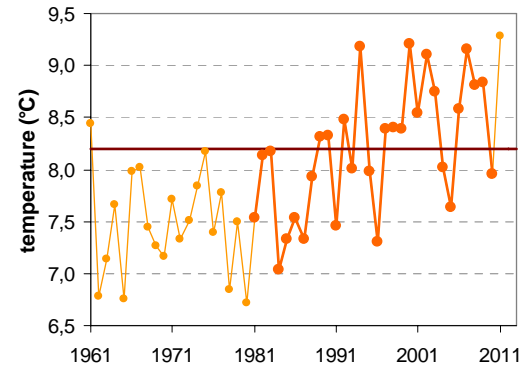

# KRN

Latitude: 46° 15'

Longitude: 13° 40'

Elevation a. s. l.: 910 m

	JAN	FEB	MAR	APR	MAY	JUN	JUL	AUG	SEP	OCT	NOV	DEC	YEAR
mean monthly temperature (°C)*	-0.2	0.2	3.4	7.0	11.9	14.9	17.2	17.1	13.0	9.0	4.1	0.8	8.2
mean daily maximum for a month (°C)*	3.3	4.4	7.8	11.5	16.7	19.6	22.2	22.3	17.6	13.3	7.6	4.3	12.6
mean daily minimum for a month (°C)*	-2.7	-2.7	0.5	4.0	8.7	11.7	13.8	14.0	10.4	6.5	1.8	-1.5	5.4
absolute monthly maximum (°C)	—	—	—	—	—	—	—	—	—	—	—	—	—
absolute monthly minimum (°C)	—	—	—	—	—	—	—	—	—	—	—	—	—
number of days with max. temperature < 0 °C	—	—	—	—	—	—	—	—	—	—	—	—	—
number of days with min. temperature < 0 °C	—	—	—	—	—	—	—	—	—	—	—	—	—
number of days with max. temperature > 25 °C	—	—	—	—	—	—	—	—	—	—	—	—	—
number of days with max. temperature > 30 °C	—	—	—	—	—	—	—	—	—	—	—	—	—
bright sunshine duration (in hours)*	—	—	—	—	—	—	—	—	—	—	—	—	—
mean monthly relative humidity at 7 a.m. (%)	—	—	—	—	—	—	—	—	—	—	—	—	—
mean monthly relative humidity at 2 p.m. (%)	—	—	—	—	—	—	—	—	—	—	—	—	—
mean monthly relative humidity at 9 p.m. (%)	—	—	—	—	—	—	—	—	—	—	—	—	—
mean cloud amount at 7 a.m. (in tenths)	—	—	—	—	—	—	—	—	—	—	—	—	—
mean cloud amount at 2 p.m. (in tenths)	—	—	—	—	—	—	—	—	—	—	—	—	—
mean cloud amount at 9 p.m. (in tenths)	—	—	—	—	—	—	—	—	—	—	—	—	—
number of clear days (cloudiness < 2/10)	—	—	—	—	—	—	—	—	—	—	—	—	—
number of cloudy days (cloudiness > 8/10)	—	—	—	—	—	—	—	—	—	—	—	—	—
total amount of precipitation (mm)*	156	109	155	191	212	215	174	190	271	273	293	241	2479
number of days with precipitation 0.1 mm or more	—	—	—	—	—	—	—	—	—	—	—	—	—
number of days with precipitation 1 mm or more	—	—	—	—	—	—	—	—	—	—	—	—	—
number of days with precipitation 10 mm or more	—	—	—	—	—	—	—	—	—	—	—	—	—
number of days with snow cover at 7 a.m.	—	—	—	—	—	—	—	—	—	—	—	—	—
mean snow cover depth at 7 a.m. (cm)*	10	13	8	1	0	0	0	0	0	0	2	5	3.1
maximum snow cover depth at 7 a.m. (cm)	—	—	—	—	—	—	—	—	—	—	—	—	—
mean new snow cover depth (cm)*	25	31	19	7	1	0	0	0	0	0	10	24	118