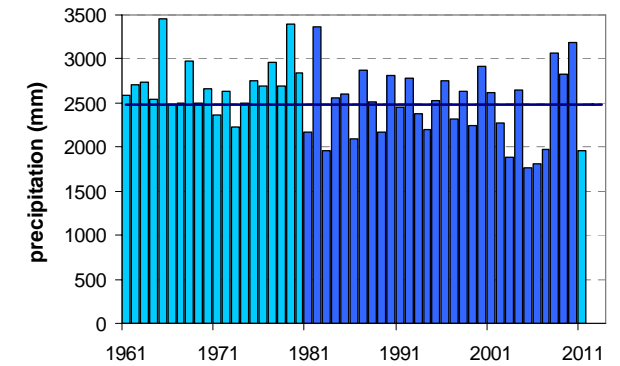

# KRN

Latitude: 46° 15'

Longitude: 13° 40'

Elevation a. s. l.: 910 m

	JAN	FEB	MAR	APR	MAY	JUN	JUL	AUG	SEP	OCT	NOV	DEC	YEAR
mean monthly temperature (°C)*	-0.2	0.2	3.4	7.0	11.9	14.9	17.2	17.1	13.0	9.0	4.1	0.8	8.2
mean daily maximum for a month (°C)*	3.3	4.4	7.8	11.5	16.7	19.6	22.2	22.3	17.6	13.3	7.6	4.3	12.6
mean daily minimum for a month (°C)*	-2.7	-2.7	0.5	4.0	8.7	11.7	13.8	14.0	10.4	6.5	1.8	-1.5	5.4
absolute monthly maximum (°C)	—	—	—	—	—	—	—	—	—	—	—	—	—
absolute monthly minimum (°C)	—	—	—	—	—	—	—	—	—	—	—	—	—
number of days with max. temperature < 0 °C	—	—	—	—	—	—	—	—	—	—	—	—	—
number of days with min. temperature < 0 °C	—	—	—	—	—	—	—	—	—	—	—	—	—
number of days with max. temperature > 25 °C	—	—	—	—	—	—	—	—	—	—	—	—	—
number of days with max. temperature > 30 °C	—	—	—	—	—	—	—	—	—	—	—	—	—
bright sunshine duration (in hours)*	—	—	—	—	—	—	—	—	—	—	—	—	—
mean monthly relative humidity at 7 a.m. (%)	—	—	—	—	—	—	—	—	—	—	—	—	—
mean monthly relative humidity at 2 p.m. (%)	—	—	—	—	—	—	—	—	—	—	—	—	—
mean monthly relative humidity at 9 p.m. (%)	—	—	—	—	—	—	—	—	—	—	—	—	—
mean cloud amount at 7 a.m. (in tenths)	—	—	—	—	—	—	—	—	—	—	—	—	—
mean cloud amount at 2 p.m. (in tenths)	—	—	—	—	—	—	—	—	—	—	—	—	—
mean cloud amount at 9 p.m. (in tenths)	—	—	—	—	—	—	—	—	—	—	—	—	—
number of clear days (cloudiness < 2/10)	—	—	—	—	—	—	—	—	—	—	—	—	—
number of cloudy days (cloudiness > 8/10)	—	—	—	—	—	—	—	—	—	—	—	—	—
total amount of precipitation (mm)*	156	109	155	191	212	215	174	190	271	273	293	241	2479
number of days with precipitation 0.1 mm or more	—	—	—	—	—	—	—	—	—	—	—	—	—
number of days with precipitation 1 mm or more	—	—	—	—	—	—	—	—	—	—	—	—	—
number of days with precipitation 10 mm or more	—	—	—	—	—	—	—	—	—	—	—	—	—
number of days with snow cover at 7 a.m.	—	—	—	—	—	—	—	—	—	—	—	—	—
mean snow cover depth at 7 a.m. (cm)*	10	13	8	1	0	0	0	0	0	0	2	5	3.1
maximum snow cover depth at 7 a.m. (cm)	—	—	—	—	—	—	—	—	—	—	—	—	—
mean new snow cover depth (cm)*	25	31	19	7	1	0	0	0	0	0	10	24	118