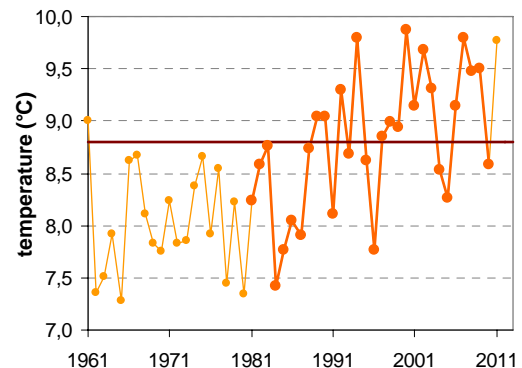

JAVORJE (NAD ŠKOFJO LOKO)

Latitude: 46° 9'

Longitude: 14° 11'

Elevation a. s. l.: 690 m

	JAN	FEB	MAR	APR	MAY	JUN	JUL	AUG	SEP	OCT	NOV	DEC	YEAR
mean monthly temperature (°C)*	-0.5	0.4	4.1	8.0	13.0	16.0	18.4	18.0	13.8	9.6	4.2	0.4	8.8
mean daily maximum for a month (°C)*	2.9	4.4	8.3	12.5	17.7	20.8	23.3	23.0	18.3	13.5	7.5	3.4	13.0
mean daily minimum for a month (°C)*	-2.9	-2.5	0.9	4.5	9.1	12.0	14.2	14.2	10.6	7.0	1.9	-1.7	5.6
absolute monthly maximum (°C)	—	—	—	—	—	—	—	—	—	—	—	—	—
absolute monthly minimum (°C)	—	—	—	—	—	—	—	—	—	—	—	—	—
number of days with max. temperature < 0 °C	—	—	—	—	—	—	—	—	—	—	—	—	—
number of days with min. temperature < 0 °C	—	—	—	—	—	—	—	—	—	—	—	—	—
number of days with max. temperature > 25 °C	—	—	—	—	—	—	—	—	—	—	—	—	—
number of days with max. temperature > 30 °C	—	—	—	—	—	—	—	—	—	—	—	—	—
bright sunshine duration (in hours)*	—	—	—	—	—	—	—	—	—	—	—	—	—
mean monthly relative humidity at 7 a.m. (%)	—	—	—	—	—	—	—	—	—	—	—	—	—
mean monthly relative humidity at 2 p.m. (%)	—	—	—	—	—	—	—	—	—	—	—	—	—
mean monthly relative humidity at 9 p.m. (%)	—	—	—	—	—	—	—	—	—	—	—	—	—
mean cloud amount at 7 a.m. (in tenths)	—	—	—	—	—	—	—	—	—	—	—	—	—
mean cloud amount at 2 p.m. (in tenths)	—	—	—	—	—	—	—	—	—	—	—	—	—
mean cloud amount at 9 p.m. (in tenths)	—	—	—	—	—	—	—	—	—	—	—	—	—
number of clear days (cloudiness < 2/10)	—	—	—	—	—	—	—	—	—	—	—	—	—
number of cloudy days (cloudiness > 8/10)	—	—	—	—	—	—	—	—	—	—	—	—	—
total amount of precipitation (mm)*	86	86	123	142	146	160	138	152	189	191	194	155	1763
number of days with precipitation 0.1 mm or more	—	—	—	—	—	—	—	—	—	—	—	—	—
number of days with precipitation 1 mm or more	—	—	—	—	—	—	—	—	—	—	—	—	—
number of days with precipitation 10 mm or more	—	—	—	—	—	—	—	—	—	—	—	—	—
number of days with snow cover at 7 a.m.	—	—	—	—	—	—	—	—	—	—	—	—	—
mean snow cover depth at 7 a.m. (cm)*	9	11	6	1	0	0	0	0	0	0	2	6	2.9
maximum snow cover depth at 7 a.m. (cm)	—	—	—	—	—	—	—	—	—	—	—	—	—
mean new snow cover depth (cm)*	32	44	22	11	1	0	0	0	0	0	21	34	165