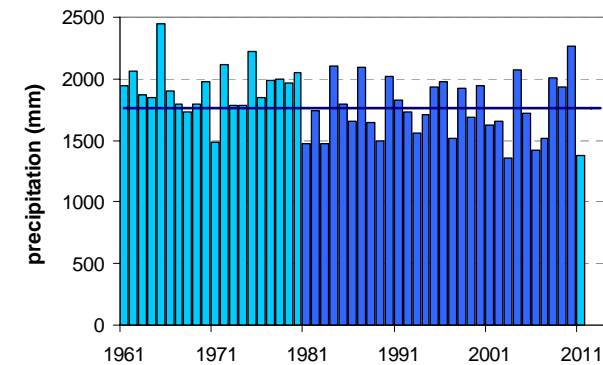

JAVORJE (NAD ŠKOFJO LOKO)

Latitude: 46° 9'

Longitude: 14° 11'

Elevation a. s. l.: 690 m

	JAN	FEB	MAR	APR	MAY	JUN	JUL	AUG	SEP	OCT	NOV	DEC	YEAR
mean monthly temperature (°C)*	-0.5	0.4	4.1	8.0	13.0	16.0	18.4	18.0	13.8	9.6	4.2	0.4	8.8
mean daily maximum for a month (°C)*	2.9	4.4	8.3	12.5	17.7	20.8	23.3	23.0	18.3	13.5	7.5	3.4	13.0
mean daily minimum for a month (°C)*	-2.9	-2.5	0.9	4.5	9.1	12.0	14.2	14.2	10.6	7.0	1.9	-1.7	5.6
absolute monthly maximum (°C)	—	—	—	—	—	—	—	—	—	—	—	—	—
absolute monthly minimum (°C)	—	—	—	—	—	—	—	—	—	—	—	—	—
number of days with max. temperature < 0 °C	—	—	—	—	—	—	—	—	—	—	—	—	—
number of days with min. temperature < 0 °C	—	—	—	—	—	—	—	—	—	—	—	—	—
number of days with max. temperature > 25 °C	—	—	—	—	—	—	—	—	—	—	—	—	—
number of days with max. temperature > 30 °C	—	—	—	—	—	—	—	—	—	—	—	—	—
bright sunshine duration (in hours)*	—	—	—	—	—	—	—	—	—	—	—	—	—
mean monthly relative humidity at 7 a.m. (%)	—	—	—	—	—	—	—	—	—	—	—	—	—
mean monthly relative humidity at 2 p.m. (%)	—	—	—	—	—	—	—	—	—	—	—	—	—
mean monthly relative humidity at 9 p.m. (%)	—	—	—	—	—	—	—	—	—	—	—	—	—
mean cloud amount at 7 a.m. (in tenths)	—	—	—	—	—	—	—	—	—	—	—	—	—
mean cloud amount at 2 p.m. (in tenths)	—	—	—	—	—	—	—	—	—	—	—	—	—
mean cloud amount at 9 p.m. (in tenths)	—	—	—	—	—	—	—	—	—	—	—	—	—
number of clear days (cloudiness < 2/10)	—	—	—	—	—	—	—	—	—	—	—	—	—
number of cloudy days (cloudiness > 8/10)	—	—	—	—	—	—	—	—	—	—	—	—	—
total amount of precipitation (mm)*	86	86	123	142	146	160	138	152	189	191	194	155	1763
number of days with precipitation 0.1 mm or more	—	—	—	—	—	—	—	—	—	—	—	—	—
number of days with precipitation 1 mm or more	—	—	—	—	—	—	—	—	—	—	—	—	—
number of days with precipitation 10 mm or more	—	—	—	—	—	—	—	—	—	—	—	—	—
number of days with snow cover at 7 a.m.	—	—	—	—	—	—	—	—	—	—	—	—	—
mean snow cover depth at 7 a.m. (cm)*	9	11	6	1	0	0	0	0	0	0	2	6	2.9
maximum snow cover depth at 7 a.m. (cm)	—	—	—	—	—	—	—	—	—	—	—	—	—
mean new snow cover depth (cm)*	32	44	22	11	1	0	0	0	0	0	21	34	165