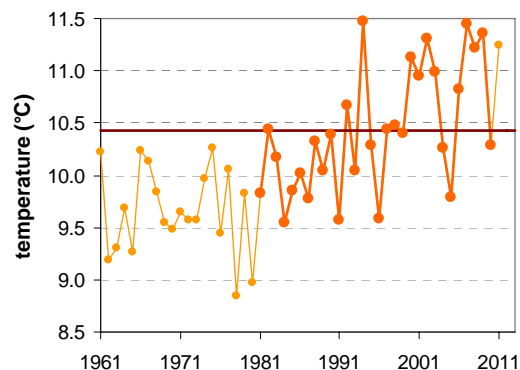

ILIRSKA BISTRICA

Latitude: 45° 34'

Longitude: 14° 15'

Elevation a. s. l.: 424 m

	JAN	FEB	MAR	APR	MAY	JUN	JUL	AUG	SEP	OCT	NOV	DEC	YEAR
mean monthly temperature (°C)*	1.3	2.3	5.9	9.6	14.3	17.6	20.1	19.6	15.2	10.9	6.0	2.4	10.4
mean daily maximum for a month (°C)*	6.4	7.9	11.7	15.5	20.7	24.0	27.2	27.0	21.9	17.2	11.3	7.0	16.5
mean daily minimum for a month (°C)*	-3.0	-1.7	1.1	4.7	8.9	11.9	13.8	13.6	10.2	5.9	1.7	-2.4	5.4
absolute monthly maximum (°C)	—	—	—	—	—	—	—	—	—	—	—	—	—
absolute monthly minimum (°C)	—	—	—	—	—	—	—	—	—	—	—	—	—
number of days with max. temperature < 0 °C	—	—	—	—	—	—	—	—	—	—	—	—	—
number of days with min. temperature < 0 °C	—	—	—	—	—	—	—	—	—	—	—	—	—
number of days with max. temperature > 25 °C	—	—	—	—	—	—	—	—	—	—	—	—	—
number of days with max. temperature > 30 °C	—	—	—	—	—	—	—	—	—	—	—	—	—
bright sunshine duration (in hours)*	—	—	—	—	—	—	—	—	—	—	—	—	—
mean monthly relative humidity at 7 a.m. (%)	—	—	—	—	—	—	—	—	—	—	—	—	—
mean monthly relative humidity at 2 p.m. (%)	—	—	—	—	—	—	—	—	—	—	—	—	—
mean monthly relative humidity at 9 p.m. (%)	—	—	—	—	—	—	—	—	—	—	—	—	—
mean cloud amount at 7 a.m. (in tenths)	—	—	—	—	—	—	—	—	—	—	—	—	—
mean cloud amount at 2 p.m. (in tenths)	—	—	—	—	—	—	—	—	—	—	—	—	—
mean cloud amount at 9 p.m. (in tenths)	—	—	—	—	—	—	—	—	—	—	—	—	—
number of clear days (cloudiness < 2/10)	—	—	—	—	—	—	—	—	—	—	—	—	—
number of cloudy days (cloudiness > 8/10)	—	—	—	—	—	—	—	—	—	—	—	—	—
total amount of precipitation (mm)*	81	76	90	95	103	123	82	103	137	152	139	126	1306
number of days with precipitation 0.1 mm or more	—	—	—	—	—	—	—	—	—	—	—	—	—
number of days with precipitation 1 mm or more	—	—	—	—	—	—	—	—	—	—	—	—	—
number of days with precipitation 10 mm or more	—	—	—	—	—	—	—	—	—	—	—	—	—
number of days with snow cover at 7 a.m.	—	—	—	—	—	—	—	—	—	—	—	—	—
mean snow cover depth at 7 a.m. (cm)*	1	1	0	0	0	0	0	0	0	0	0	0	0.3
maximum snow cover depth at 7 a.m. (cm)	—	—	—	—	—	—	—	—	—	—	—	—	—
mean new snow cover depth (cm)*	9	8	3	0	0	0	0	0	0	0	3	5	28