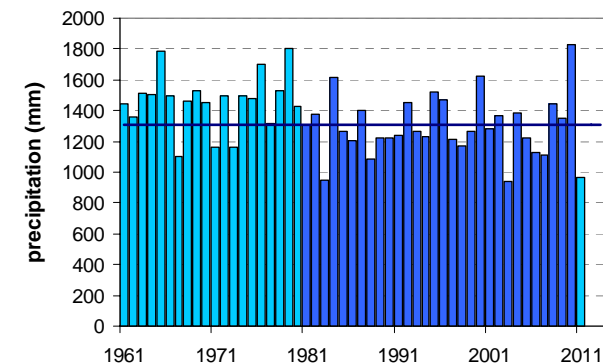

ILIRSKA BISTRICA

Latitude: 45° 34'

Longitude: 14° 15'

Elevation a. s. l.: 424 m

	JAN	FEB	MAR	APR	MAY	JUN	JUL	AUG	SEP	OCT	NOV	DEC	YEAR
mean monthly temperature (°C)*	1.3	2.3	5.9	9.6	14.3	17.6	20.1	19.6	15.2	10.9	6.0	2.4	10.4
mean daily maximum for a month (°C)*	6.4	7.9	11.7	15.5	20.7	24.0	27.2	27.0	21.9	17.2	11.3	7.0	16.5
mean daily minimum for a month (°C)*	-3.0	-1.7	1.1	4.7	8.9	11.9	13.8	13.6	10.2	5.9	1.7	-2.4	5.4
absolute monthly maximum (°C)	—	—	—	—	—	—	—	—	—	—	—	—	—
absolute monthly minimum (°C)	—	—	—	—	—	—	—	—	—	—	—	—	—
number of days with max. temperature < 0 °C	—	—	—	—	—	—	—	—	—	—	—	—	—
number of days with min. temperature < 0 °C	—	—	—	—	—	—	—	—	—	—	—	—	—
number of days with max. temperature > 25 °C	—	—	—	—	—	—	—	—	—	—	—	—	—
number of days with max. temperature > 30 °C	—	—	—	—	—	—	—	—	—	—	—	—	—
bright sunshine duration (in hours)*	—	—	—	—	—	—	—	—	—	—	—	—	—
mean monthly relative humidity at 7 a.m. (%)	—	—	—	—	—	—	—	—	—	—	—	—	—
mean monthly relative humidity at 2 p.m. (%)	—	—	—	—	—	—	—	—	—	—	—	—	—
mean monthly relative humidity at 9 p.m. (%)	—	—	—	—	—	—	—	—	—	—	—	—	—
mean cloud amount at 7 a.m. (in tenths)	—	—	—	—	—	—	—	—	—	—	—	—	—
mean cloud amount at 2 p.m. (in tenths)	—	—	—	—	—	—	—	—	—	—	—	—	—
mean cloud amount at 9 p.m. (in tenths)	—	—	—	—	—	—	—	—	—	—	—	—	—
number of clear days (cloudiness < 2/10)	—	—	—	—	—	—	—	—	—	—	—	—	—
number of cloudy days (cloudiness > 8/10)	—	—	—	—	—	—	—	—	—	—	—	—	—
total amount of precipitation (mm)*	81	76	90	95	103	123	82	103	137	152	139	126	1306
number of days with precipitation 0.1 mm or more	—	—	—	—	—	—	—	—	—	—	—	—	—
number of days with precipitation 1 mm or more	—	—	—	—	—	—	—	—	—	—	—	—	—
number of days with precipitation 10 mm or more	—	—	—	—	—	—	—	—	—	—	—	—	—
number of days with snow cover at 7 a.m.	—	—	—	—	—	—	—	—	—	—	—	—	—
mean snow cover depth at 7 a.m. (cm)*	1	1	0	0	0	0	0	0	0	0	0	0	0.3
maximum snow cover depth at 7 a.m. (cm)	—	—	—	—	—	—	—	—	—	—	—	—	—
mean new snow cover depth (cm)*	9	8	3	0	0	0	0	0	0	0	3	5	28