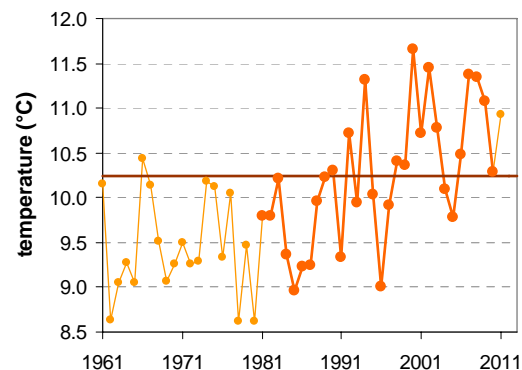

GORNJA RADGONA

Latitude: 46° 40'

Longitude: 15° 59'

Elevation: 232 m a. s. l.

	JAN	FEB	MAR	APR	MAY	JUN	JUL	AUG	SEP	OCT	NOV	DEC	YEAR
mean monthly temperature (°C)*	-0.7	1.3	5.9	10.8	15.7	18.6	20.5	19.8	15.5	10.4	4.7	0.3	10.2
mean daily maximum for a month (°C)*	3.6	6.8	11.7	16.8	22.0	25.0	27.3	26.8	22.3	16.8	9.4	4.2	16.1
mean daily minimum for a month (°C)*	-4.3	-3.1	1.0	5.3	10.0	13.2	14.9	14.6	10.7	6.2	1.3	-2.7	5.6
absolute monthly maximum (°C)	—	—	—	—	—	—	—	—	—	—	—	—	—
absolute monthly minimum (°C)	—	—	—	—	—	—	—	—	—	—	—	—	—
number of days with max. temperature < 0 °C	—	—	—	—	—	—	—	—	—	—	—	—	—
number of days with min. temperature < 0 °C	—	—	—	—	—	—	—	—	—	—	—	—	—
number of days with max. temperature > 25 °C	—	—	—	—	—	—	—	—	—	—	—	—	—
number of days with max. temperature > 30 °C	—	—	—	—	—	—	—	—	—	—	—	—	—
bright sunshine duration (in hours)*	—	—	—	—	—	—	—	—	—	—	—	—	—
mean monthly relative humidity at 7 a.m. (%)	—	—	—	—	—	—	—	—	—	—	—	—	—
mean monthly relative humidity at 2 p.m. (%)	—	—	—	—	—	—	—	—	—	—	—	—	—
mean monthly relative humidity at 9 p.m. (%)	—	—	—	—	—	—	—	—	—	—	—	—	—
mean cloud amount at 7 a.m. (in tenths)	—	—	—	—	—	—	—	—	—	—	—	—	—
mean cloud amount at 2 p.m. (in tenths)	—	—	—	—	—	—	—	—	—	—	—	—	—
mean cloud amount at 9 p.m. (in tenths)	—	—	—	—	—	—	—	—	—	—	—	—	—
number of clear days (cloudiness < 2/10)	—	—	—	—	—	—	—	—	—	—	—	—	—
number of cloudy days (cloudiness > 8/10)	—	—	—	—	—	—	—	—	—	—	—	—	—
total amount of precipitation (mm)*	36	40	54	54	82	113	106	117	97	74	69	62	904
number of days with precipitation 0.1 mm or more	—	—	—	—	—	—	—	—	—	—	—	—	—
number of days with precipitation 1 mm or more	—	—	—	—	—	—	—	—	—	—	—	—	—
number of days with precipitation 10 mm or more	—	—	—	—	—	—	—	—	—	—	—	—	—
number of days with snow cover at 7 a.m.	—	—	—	—	—	—	—	—	—	—	—	—	—
mean snow cover depth at 7 a.m. (cm)*	5	5	1	0	0	0	0	0	0	0	1	3	1.3
maximum snow cover depth at 7 a.m. (cm)	—	—	—	—	—	—	—	—	—	—	—	—	—
mean new snow cover depth (cm)*	19	22	8	1	0	0	0	0	0	0	10	21	80