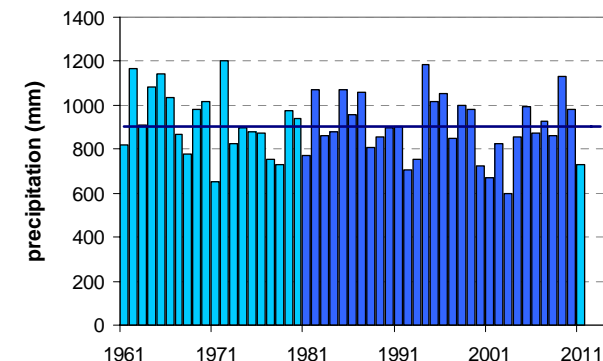

GORNJA RADGONA

Latitude: 46° 40'

Longitude: 15° 59'

Elevation: 232 m a. s. l.

	JAN	FEB	MAR	APR	MAY	JUN	JUL	AUG	SEP	OCT	NOV	DEC	YEAR
mean monthly temperature (°C)*	-0.7	1.3	5.9	10.8	15.7	18.6	20.5	19.8	15.5	10.4	4.7	0.3	10.2
mean daily maximum for a month (°C)*	3.6	6.8	11.7	16.8	22.0	25.0	27.3	26.8	22.3	16.8	9.4	4.2	16.1
mean daily minimum for a month (°C)*	-4.3	-3.1	1.0	5.3	10.0	13.2	14.9	14.6	10.7	6.2	1.3	-2.7	5.6
absolute monthly maximum (°C)	—	—	—	—	—	—	—	—	—	—	—	—	—
absolute monthly minimum (°C)	—	—	—	—	—	—	—	—	—	—	—	—	—
number of days with max. temperature < 0 °C	—	—	—	—	—	—	—	—	—	—	—	—	—
number of days with min. temperature < 0 °C	—	—	—	—	—	—	—	—	—	—	—	—	—
number of days with max. temperature > 25 °C	—	—	—	—	—	—	—	—	—	—	—	—	—
number of days with max. temperature > 30 °C	—	—	—	—	—	—	—	—	—	—	—	—	—
bright sunshine duration (in hours)*	—	—	—	—	—	—	—	—	—	—	—	—	—
mean monthly relative humidity at 7 a.m. (%)	—	—	—	—	—	—	—	—	—	—	—	—	—
mean monthly relative humidity at 2 p.m. (%)	—	—	—	—	—	—	—	—	—	—	—	—	—
mean monthly relative humidity at 9 p.m. (%)	—	—	—	—	—	—	—	—	—	—	—	—	—
mean cloud amount at 7 a.m. (in tenths)	—	—	—	—	—	—	—	—	—	—	—	—	—
mean cloud amount at 2 p.m. (in tenths)	—	—	—	—	—	—	—	—	—	—	—	—	—
mean cloud amount at 9 p.m. (in tenths)	—	—	—	—	—	—	—	—	—	—	—	—	—
number of clear days (cloudiness < 2/10)	—	—	—	—	—	—	—	—	—	—	—	—	—
number of cloudy days (cloudiness > 8/10)	—	—	—	—	—	—	—	—	—	—	—	—	—
total amount of precipitation (mm)*	36	40	54	54	82	113	106	117	97	74	69	62	904
number of days with precipitation 0.1 mm or more	—	—	—	—	—	—	—	—	—	—	—	—	—
number of days with precipitation 1 mm or more	—	—	—	—	—	—	—	—	—	—	—	—	—
number of days with precipitation 10 mm or more	—	—	—	—	—	—	—	—	—	—	—	—	—
number of days with snow cover at 7 a.m.	—	—	—	—	—	—	—	—	—	—	—	—	—
mean snow cover depth at 7 a.m. (cm)*	5	5	1	0	0	0	0	0	0	0	1	3	1.3
maximum snow cover depth at 7 a.m. (cm)	—	—	—	—	—	—	—	—	—	—	—	—	—
mean new snow cover depth (cm)*	19	22	8	1	0	0	0	0	0	0	10	21	80