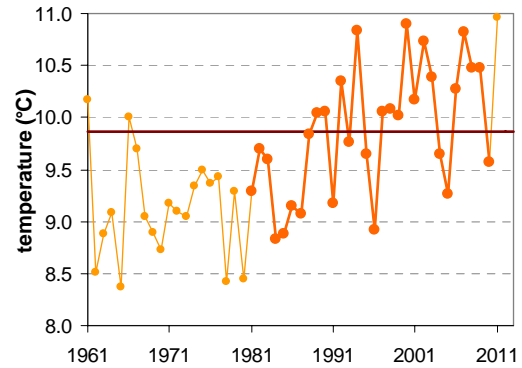

# BOVEC

Latitude: 46° 20'

Longitude: 13° 34'

Elevation a. s. l.: 452 m

	JAN	FEB	MAR	APR	MAY	JUN	JUL	AUG	SEP	OCT	NOV	DEC	YEAR
mean monthly temperature (°C)*	0.4	1.7	5.5	9.8	14.2	17.4	19.6	19.0	14.6	10.3	5.0	0.8	9.9
mean daily maximum for a month (°C)*	4.5	6.6	10.9	14.9	19.8	23.3	26.0	25.6	20.6	15.9	9.5	4.8	15.2
mean daily minimum for a month (°C)*	—	—	—	—	—	—	—	—	—	—	—	—	—
absolute monthly maximum (°C)	—	—	—	—	—	—	—	—	—	—	—	—	—
absolute monthly minimum (°C)	—	—	—	—	—	—	—	—	—	—	—	—	—
number of days with max. temperature < 0 °C	—	—	—	—	—	—	—	—	—	—	—	—	—
number of days with min. temperature < 0 °C	—	—	—	—	—	—	—	—	—	—	—	—	—
number of days with max. temperature > 25 °C	—	—	—	—	—	—	—	—	—	—	—	—	—
number of days with max. temperature > 30 °C	—	—	—	—	—	—	—	—	—	—	—	—	—
bright sunshine duration (in hours)*	115	139	158	161	190	204	252	237	183	149	110	102	1999
mean monthly relative humidity at 7 a.m. (%)	—	—	—	—	—	—	—	—	—	—	—	—	—
mean monthly relative humidity at 2 p.m. (%)	—	—	—	—	—	—	—	—	—	—	—	—	—
mean monthly relative humidity at 9 p.m. (%)	—	—	—	—	—	—	—	—	—	—	—	—	—
mean cloud amount at 7 a.m. (in tenths)	—	—	—	—	—	—	—	—	—	—	—	—	—
mean cloud amount at 2 p.m. (in tenths)	—	—	—	—	—	—	—	—	—	—	—	—	—
mean cloud amount at 9 p.m. (in tenths)	—	—	—	—	—	—	—	—	—	—	—	—	—
number of clear days (cloudiness < 2/10)	—	—	—	—	—	—	—	—	—	—	—	—	—
number of cloudy days (cloudiness > 8/10)	—	—	—	—	—	—	—	—	—	—	—	—	—
total amount of precipitation (mm)*	141	106	163	203	221	203	187	200	267	324	331	257	2602
number of days with precipitation 0.1 mm or more	—	—	—	—	—	—	—	—	—	—	—	—	—
number of days with precipitation 1 mm or more	—	—	—	—	—	—	—	—	—	—	—	—	—
number of days with precipitation 10 mm or more	—	—	—	—	—	—	—	—	—	—	—	—	—
number of days with snow cover at 7 a.m.	—	—	—	—	—	—	—	—	—	—	—	—	—
mean snow cover depth at 7 a.m. (cm)*	8	10	4	0	0	0	0	0	0	0	1	3	2.2
maximum snow cover depth at 7 a.m. (cm)	—	—	—	—	—	—	—	—	—	—	—	—	—
mean new snow cover depth (cm)*	22	24	9	2	0	0	0	0	0	0	7	18	84