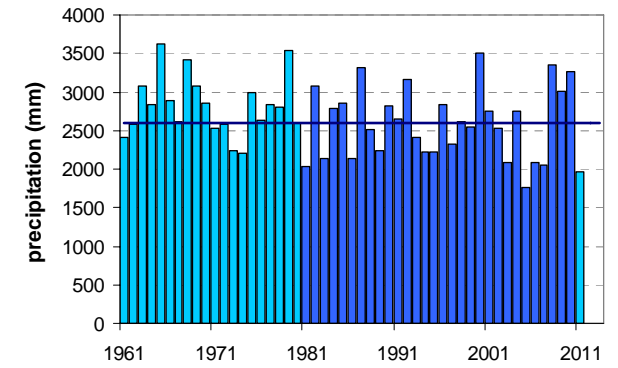

# BOVEC

Latitude: 46° 20'

Longitude: 13° 34'

Elevation a. s. l.: 452 m

	JAN	FEB	MAR	APR	MAY	JUN	JUL	AUG	SEP	OCT	NOV	DEC	YEAR
mean monthly temperature (°C)*	0.4	1.7	5.5	9.8	14.2	17.4	19.6	19.0	14.6	10.3	5.0	0.8	9.9
mean daily maximum for a month (°C)*	4.5	6.6	10.9	14.9	19.8	23.3	26.0	25.6	20.6	15.9	9.5	4.8	15.2
mean daily minimum for a month (°C)*	—	—	—	—	—	—	—	—	—	—	—	—	—
absolute monthly maximum (°C)	—	—	—	—	—	—	—	—	—	—	—	—	—
absolute monthly minimum (°C)	—	—	—	—	—	—	—	—	—	—	—	—	—
number of days with max. temperature < 0 °C	—	—	—	—	—	—	—	—	—	—	—	—	—
number of days with min. temperature < 0 °C	—	—	—	—	—	—	—	—	—	—	—	—	—
number of days with max. temperature > 25 °C	—	—	—	—	—	—	—	—	—	—	—	—	—
number of days with max. temperature > 30 °C	—	—	—	—	—	—	—	—	—	—	—	—	—
bright sunshine duration (in hours)*	115	139	158	161	190	204	252	237	183	149	110	102	1999
mean monthly relative humidity at 7 a.m. (%)	—	—	—	—	—	—	—	—	—	—	—	—	—
mean monthly relative humidity at 2 p.m. (%)	—	—	—	—	—	—	—	—	—	—	—	—	—
mean monthly relative humidity at 9 p.m. (%)	—	—	—	—	—	—	—	—	—	—	—	—	—
mean cloud amount at 7 a.m. (in tenths)	—	—	—	—	—	—	—	—	—	—	—	—	—
mean cloud amount at 2 p.m. (in tenths)	—	—	—	—	—	—	—	—	—	—	—	—	—
mean cloud amount at 9 p.m. (in tenths)	—	—	—	—	—	—	—	—	—	—	—	—	—
number of clear days (cloudiness < 2/10)	—	—	—	—	—	—	—	—	—	—	—	—	—
number of cloudy days (cloudiness > 8/10)	—	—	—	—	—	—	—	—	—	—	—	—	—
total amount of precipitation (mm)*	141	106	163	203	221	203	187	200	267	324	331	257	2602
number of days with precipitation 0.1 mm or more	—	—	—	—	—	—	—	—	—	—	—	—	—
number of days with precipitation 1 mm or more	—	—	—	—	—	—	—	—	—	—	—	—	—
number of days with precipitation 10 mm or more	—	—	—	—	—	—	—	—	—	—	—	—	—
number of days with snow cover at 7 a.m.	—	—	—	—	—	—	—	—	—	—	—	—	—
mean snow cover depth at 7 a.m. (cm)*	8	10	4	0	0	0	0	0	0	0	1	3	2.2
maximum snow cover depth at 7 a.m. (cm)	—	—	—	—	—	—	—	—	—	—	—	—	—
mean new snow cover depth (cm)*	22	24	9	2	0	0	0	0	0	0	7	18	84